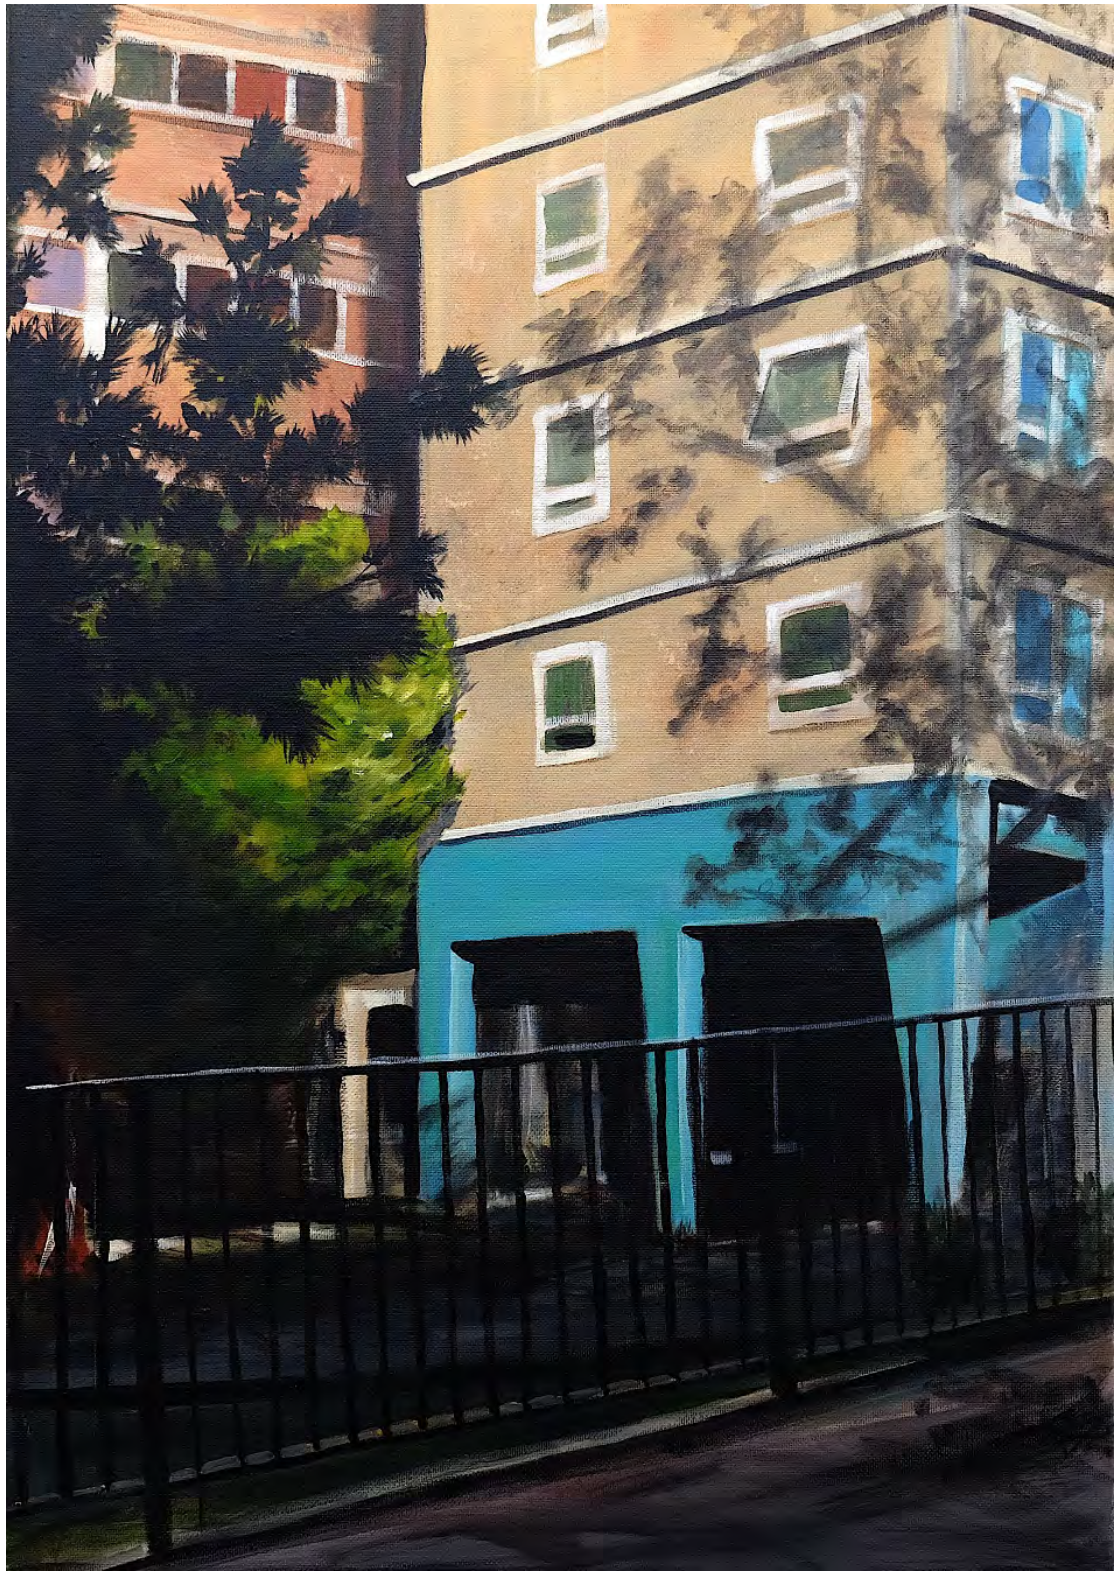

TOWERING// Nicholas Aplin

Grey gums and tower
by Nicholas Aplin
Acrylic On Canvas 100 x 72 cm
\$700

Purple tree and tower
by Nicholas Aplin
Acrylic On Canvas, 945 x 625 cm
\$700 SOLD

Tower 480 - Blue,
by Nicholas Aplin
Acrylic On Canvas, 87.5 x 62 cm
\$650 SOLD

Tower and Trees III
by Nicholas Aplin
Acrylic On Linen, 61 x 45 cm
\$450 SOLD

Tower and two gums
by Nicholas Aplin
Acrylic On Linen, 102 x 65.5 cm
\$700

Tower through the trees
by Nicholas Aplin
Acrylic On Linen framed, 100 x 70 cm
\$880 SOLD